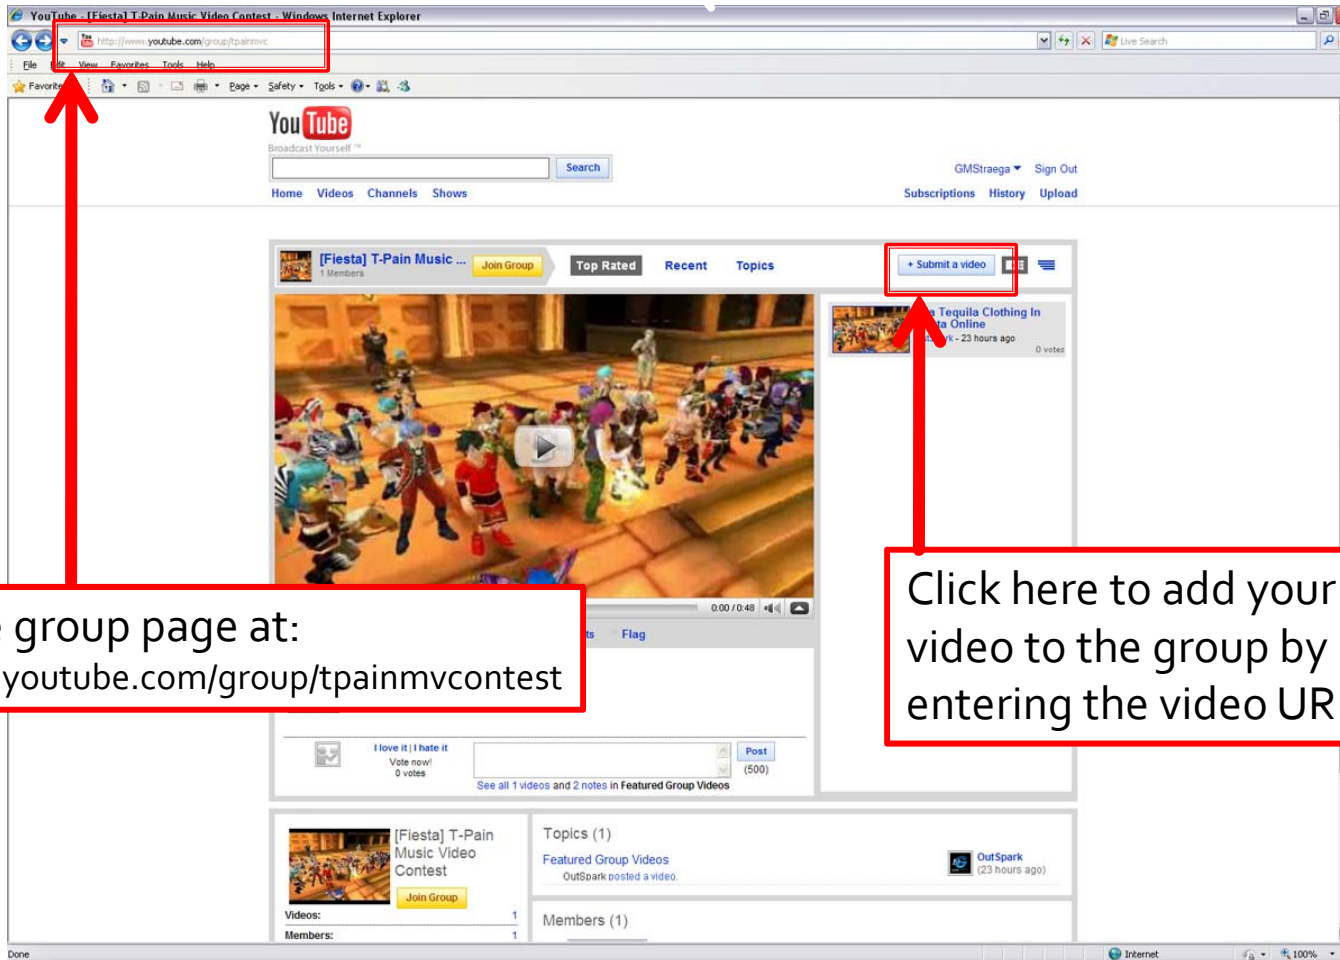

Step 6

Video title and description MUST adhere to the following format.

[T-Pain M/V Contest] (song name) – (SparkID)

Sample:

[T-Pain M/V Contest] Freeze - SKiNG

SparkID

Artist (including who's featured) / Song name

"Join the fun at Fiesta.Outspark.com!"

[User's description]

Step 7 Join the group.

Go to the group page at:
<http://www.youtube.com/group/tpainmvcontest>

Click here to add your video to the group by entering the video URL.

Step 8

Congratulations, you're done!

The screenshot shows a Windows Internet Explorer browser window displaying a YouTube group page. The browser's address bar shows the URL 'http://www.youtube.com/group/tpainmc'. The page title is '[Fiesta] T-Pain Music Video Contest'. The YouTube logo and navigation links are visible at the top. The main content area features a video player with a play button and a progress bar. To the right of the video player is a list of videos, with the top two entries highlighted by a red box. A red arrow points from the text box on the left to the video player. The bottom of the page shows a 'Featured Group Videos' section and a 'Members' list.