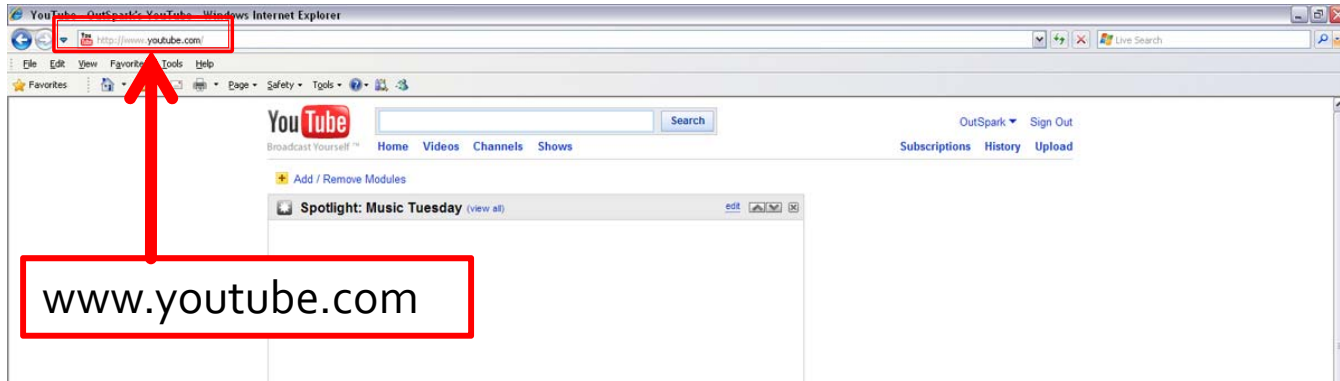

OUTSPARK*

YouTube Video Posting Guide

Step 1

Go to YouTube.com

Step 2

If you don't already have a youtube.com account, sign up for one. If you do, skip to step 5.

Click here to sign up
for a youtube.com
account

Step 3

Fill out all required fields.

Make sure you fill out all necessary information

YouTube - Broadcast Yourself. - Windows Internet Explorer
http://www.youtube.com/create_account

File Edit View Favorites Tools Help
Favorites Home Videos Channels Shows Page Safety Tools Live Search