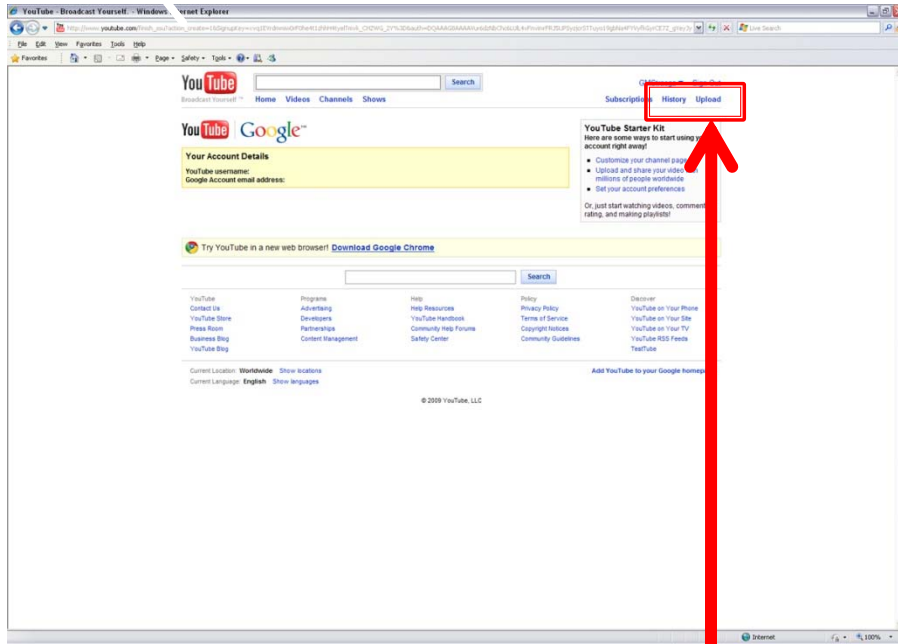

Step 5

Your account has been created.
You can now upload your video!

Click here to go to
the upload page.